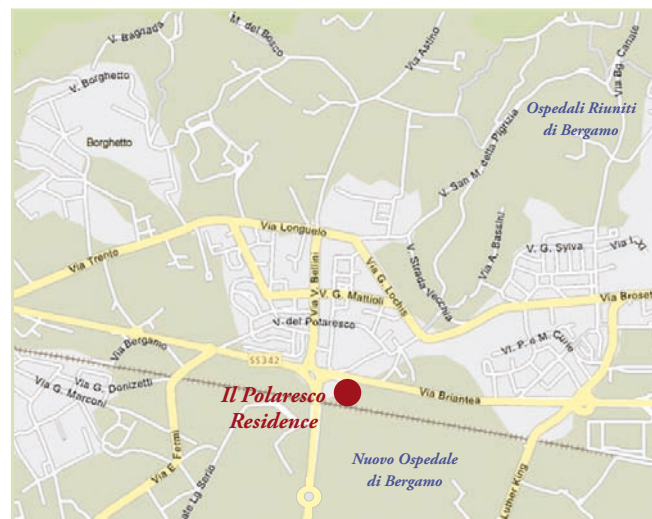

Il Polaresco Residence... per sentirsi a casa.

The Polaresco Residence

Il Polaresco Residence

Situated in a quiet and strategic position near Bergamo and the new hospital, Polaresco Residence offers luxury service flats, provided with large balconies for you to relax in the open air, spacious bathrooms, raftered ceilings and large French windows which fill the rooms with natural light. We would like to welcome you to our coffee room to enjoy a drink.

The Polaresco Residence

Il Polaresco Residence

A un passo da Bergamo

The Polaresco Residence

Il Polaresco Residence

 *Motorway A4 Milan-Venice, exit Bergamo. Take SS42, exit Longuelo. At the second roundabout on the right. Polaresco Residence is 4,5 km from motorway exit.*

Autostrada A4 MI-VE, uscita Bergamo. Proseguire su SS42, uscita Longuelo. Il Polaresco Residence è a 4,5 km.

 *From Orio al Serio Airport take the SS671 towards Bergamo, then take the SS42, exit Longuelo. At the second roundabout on the right. 11,5 km altogether from the airport.*

Dall'aeroporto di Orio al Serio prendere la SS671 in direzione Bergamo. Proseguire sulla SS42 e uscire a Longuelo. Tot. km 11,5.

GPS - 45.68999,9.63243

IL POLARESCO
RESIDENCE

IL POLARESCO
RESIDENCE

RESIDENCE IL POLARESCO SRL